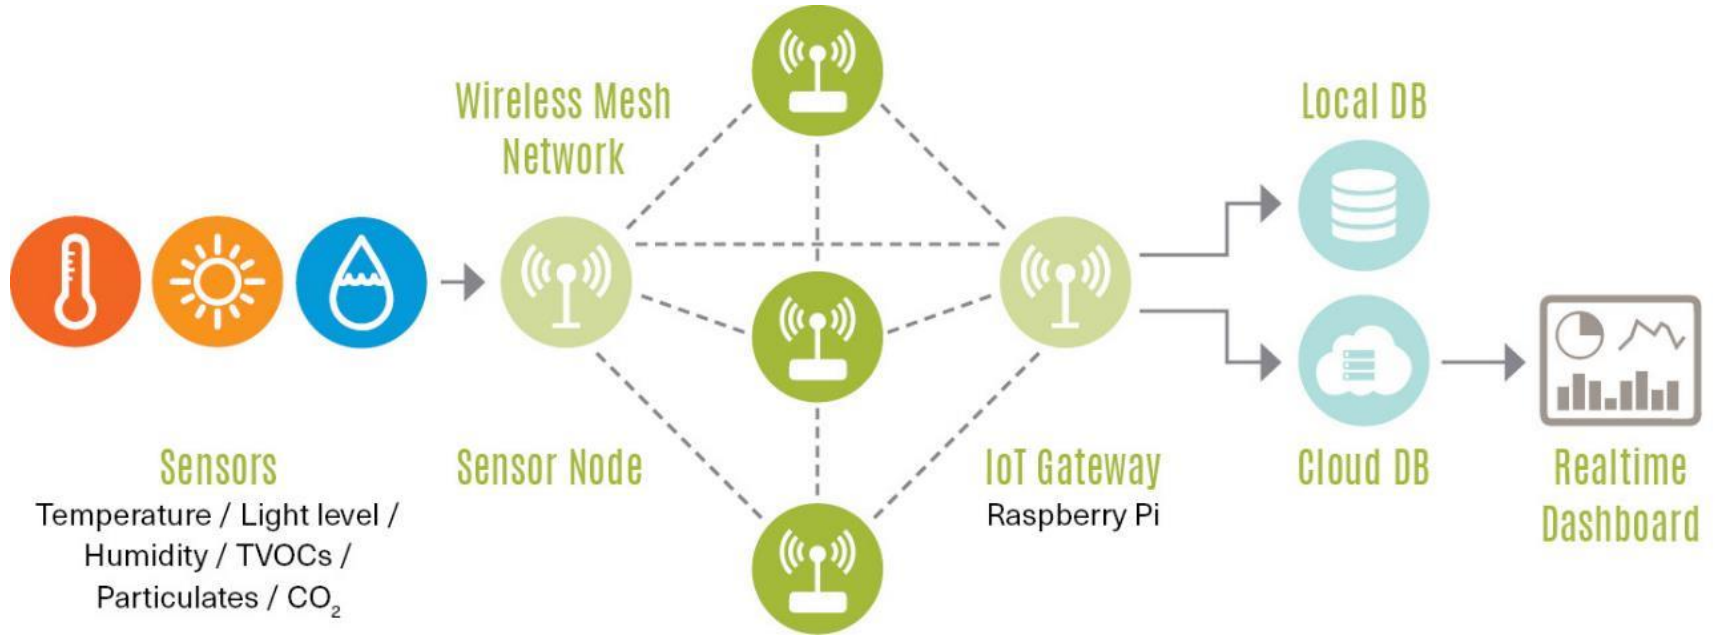

A small box.....

Providing a huge amount
of data

A portable and wireless box that provides real-time data for indoor environment quality

Carbon Dioxide

TVOCs

Particulates

Lux/Light Levels

Humidity

Temperature

Creating a monitoring network

Dashboard providing real-time data

Cundall London

EXTERNAL CONDITIONS

Current conditions

Cloudy

External temperature